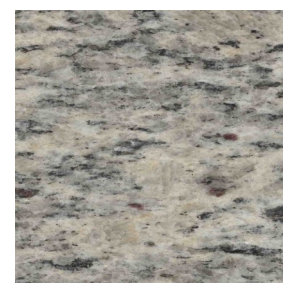

Pricing Includes: material, template, installation, and choice of 4 edges (pencil, 1/4" round or 3/8" round or 1/4" Bevel), sink cutout and mount, faucet holes, sealed material

Color Choices:

BLACK SPICE

GOLDEN PEACH

GREEN UBATUBA

NEW CALEDONIA

AZUL PLATINO

TAN BROWN

BUTTERFLY GREEN

GIALLO BAHIA

GIALLO FIORITO

MONTERREY GREEN

STEEL GREY

**SANTA CECILIA
LIGHT**