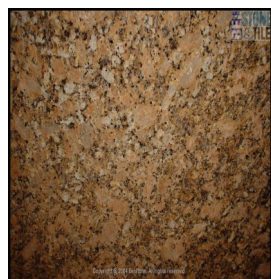

VALID FROM DEC 1, 2011 THRU MAR 1, 2012

**FREE
OFFER**

12 GRANITE COLORS = \$49.95
**FREE 18 Ga. SINK PROMOTION: SINGLE BOWL, EQUAL
DOUBLE OR BANJO**

* Based on 35 square feet & material selection at StoneTek Imports, Inc., New Bedford, MA *

Pricing Includes: material, template, installation, and choice of 4 edges (pencil, 1/4" round or 3/8" round or 1/4" Bevel), sink cutout and mount, faucet holes, sealed material

Color Choices:

BLACK SPICE

GOLDEN PEACH

GREEN UBATUBA

NEW CALEDONIA

AZUL PLATINO

TAN BROWN

BUTTERFLY GREEN

GIALLO BAHIA

GIALLO FIORITO